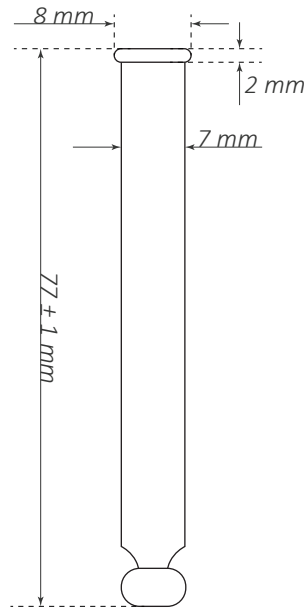

TECHNICAL DATA SHEET

Gwen - Serum Bottle

	Capacity	30 mL
	Neck size	20 mm
	Height	104 mm
	Diameter	33 mm
	Weight	n/a
	Shape	Round
	Color (body)	Amber
	Color (ring)	Black
	Material (body)	Glass
	Material (cap)	Plastic / Aluminium

TECHNICAL DATA SHEET

Label height dimension