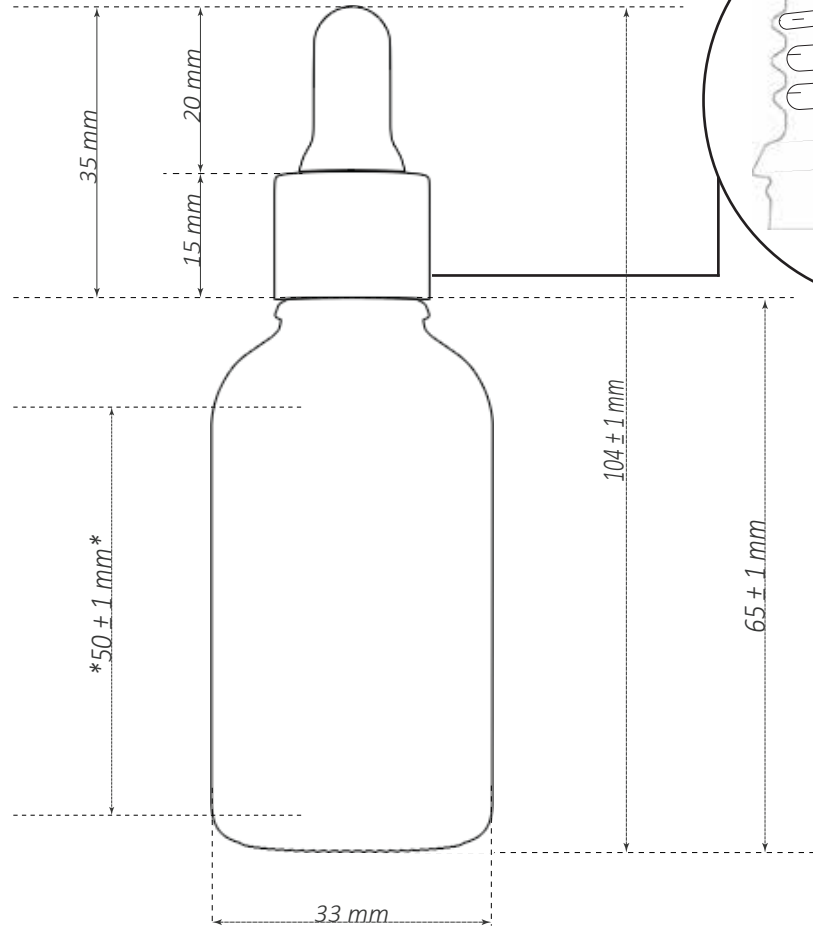

TECHNICAL DATA SHEET

Gwen - Serum Bottle

	Capacity	30 mL
	Neck size	20 mm
	Height	104 mm
	Diameter	33 mm
	Weight	n/a
	Shape	Round
	Color (body)	Amber
	Color (ring)	Black
	Material (body)	Glass
	Material (cap)	Plastic / Aluminium

TECHNICAL DATA SHEET

Label height dimension