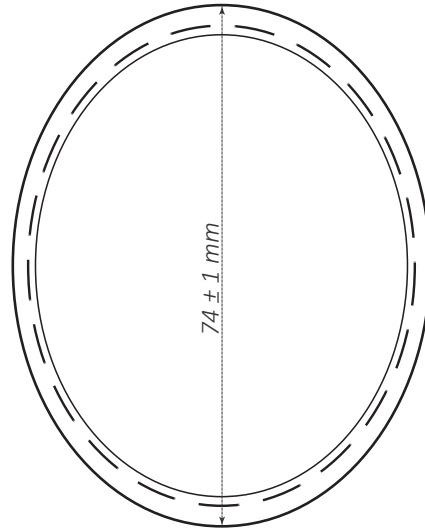

TECHNICAL DATA SHEET

Bianca Rose (Jar)

Capacity

50 g

Diameter

74 mm

Height

56 mm

Weight

≈ 204g

Shape

Oval

Color (jar)

Baby Rose

Color (lid)

White

Material (jar)

Glass

Material (lid)

Plastic

TECHNICAL DATA SHEET

Top View

Bottom View