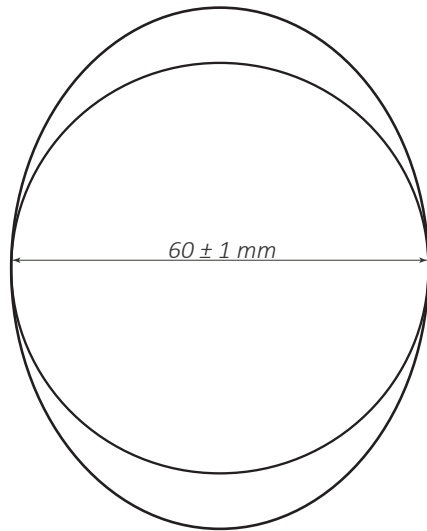

TECHNICAL DATA SHEET

Bianca Rose (Jar)

Capacity

50 g

Diameter

74 mm

Height

56 mm

Weight

≈ 204g

Shape

Oval

Color (jar)

Baby Rose

Color (lid)

White

Material (jar)

Glass

Material (lid)

Plastic

TECHNICAL DATA SHEET

Top View

Bottom View