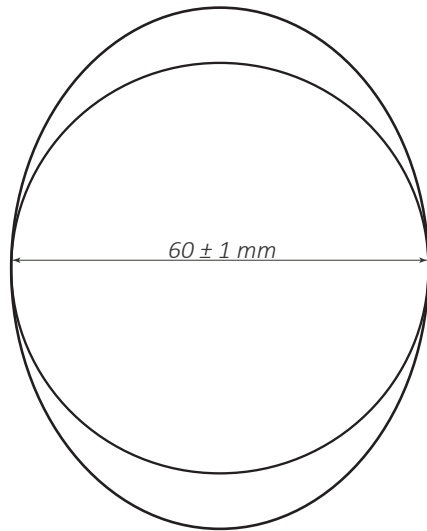

TECHNICAL DATA SHEET

Bianca Blue (Jar)

 Capacity	50 g
 Diameter	74 mm
 Height	56 mm
 Weight	≈ 204g
 Shape	Oval
 Color (jar)	Baby Blue
 Color (lid)	White
 Material (jar)	Glass
 Material (lid)	Plastic

TECHNICAL DATA SHEET

Top View

Bottom View