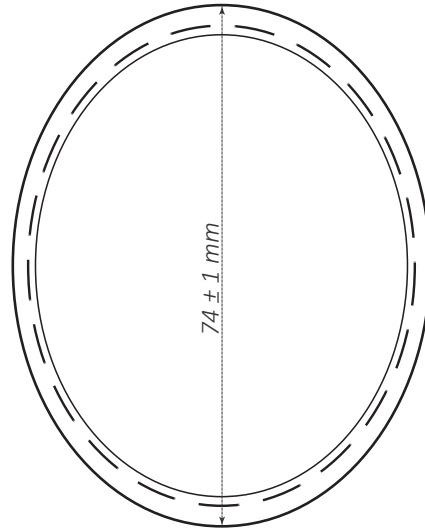

TECHNICAL DATA SHEET

Bianca Blue (Jar)

 Capacity	50 g
 Diameter	74 mm
 Height	56 mm
 Weight	≈ 204g
 Shape	Oval
 Color (jar)	Baby Blue
 Color (lid)	White
 Material (jar)	Glass
 Material (lid)	Plastic

TECHNICAL DATA SHEET

Top View

Bottom View